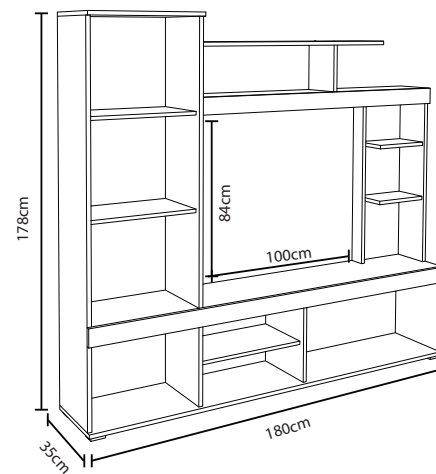

LAGO

grey oak/white
ID **630144**
artisan/white
ID **630163**