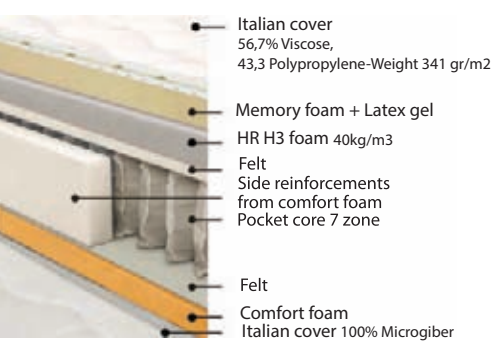

DECORATIVE PILLOWS

Available in many different colors!

Matisan

Mattresses, pillows and boxspring beds

Arno

160x200, 180x200, 200x200

Height 24cm

Piave

160x200, 180x200, 200x200

Height 22cm

Enna

160x200, 180x200, 200x200

Height 22cm

Rubicon

160x200, 180x200, 200x200

Height 26cm

Savena

160x200, 180x200, 200x200

Height 28cm

PREMIUM MATTRESSES

Afrodita New

80x190, 80x200, 90x200, 90x190, 100x200,
120x200, 140x200, 140x190, 150x200,
160x200, 160x190, 180x200, 180x190cm

Height 28 cm

OLimp