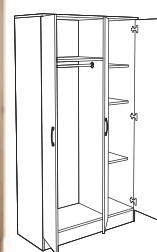

09	12	46	63
White	Oak	Snow oak	Artisan

Soft forming	Hanger	30 mm	18 mm	M Metal
Finishing	Hanger	Soft forming	Chipboard	Handle

IVA

Iva 2K
82 x 53 x 200 cm
ID 3115**

Iva K2 POL 200
82 x 53 x 200 cm
ID 3113**