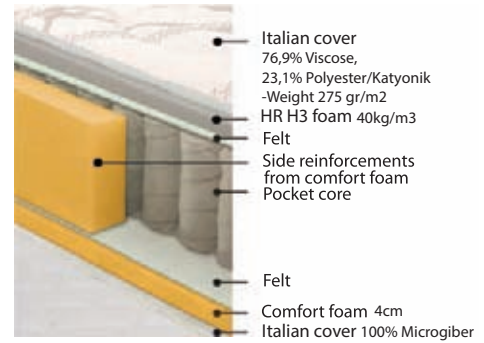

DECORATIVE PILLOWS

Available in many different colors!

Matisan

Mattresses, pillows and boxspring beds

Arno

160x200, 180x200, 200x200

Height 24cm

Piave