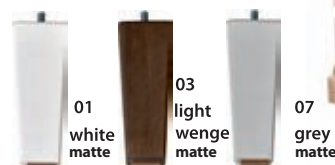

Headboard TYPE A

9 x 163 x 120 cm

Headboard TYPE C

9 x 165 x 120 cm
9 x 145 x 120 cm

Pillows
70 x 50 cm

Metal Legs (4pcs) 15cm

Wooden Legs (4pcs) 15cm

Mattress cross-section: