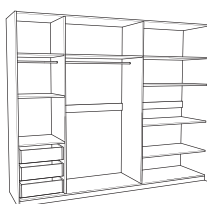

AP ELEGANCE LINE

EASY LEVELING - Leveling the closet floor on 6 points
Below the wardrobe floor 6 legs for easy leveling are installed. This is important for easy and silent door opening, and with the integrated Slow-Motion mechanism, very easy and slow closing.

Mirror AP 180/230/270
ID 3203140
The mirror consists of three parts.

Light essential with passion

Combine with...

High gloss
FUNDERMAX
AUSTRIA