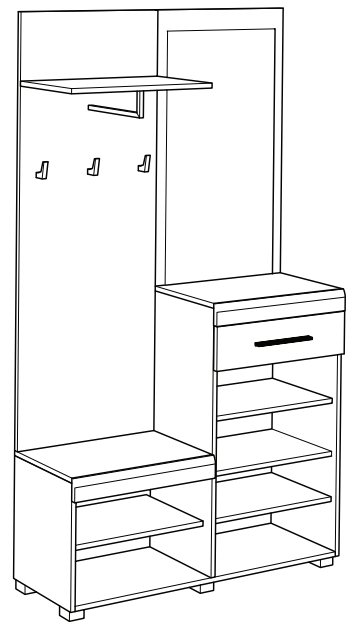

Artisan/Grey

Artisan/White

METAL HANDLE
rd rujzdesign
handles
Made in Slovenia

GENOVA

dimensions: 120 x 38 x 209 cm

ID 780244
snow oak/anthracite

ID 780163
artisan/grey

Snow oak/Anthracite Artisan/Grey