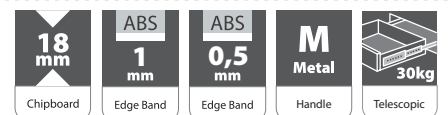

CUPBOARDS

ROMA 6F

dimensions: 146 x 38,5 x 80,5 cm

ID 140609
white

ID 140612
oak

ID 140646
snow oak

ID 140663
artisan

24 Feel the difference!