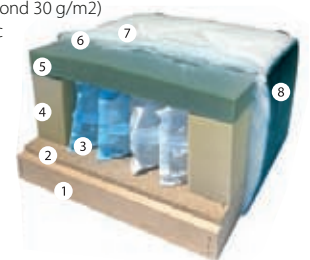

BEDS

KORLEONE DELUX

Elements (bed base, headboard, legs) are purchased separately

Headboard delux TYPE A
9 x 163 x 120 cm

Headboard delux TYPE C
9 x 165 x 120 cm
9 x 145 x 120 cm

Mattress cross-section:

1. Beech/Plywood frame
2. Chipboard 10 mm
3. Pocket spring 14 cm – 7 zone
4. PU foam side reinforcements 25 kg/m3 – 7cm
5. PU HR foam 35 kg/m3 – 4 cm
6. Mattress cover (mattress canvas + polyester fiber 200 g/m2 + spanbond 30 g/m2)
7. Fabric