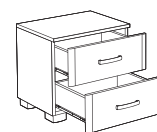

MATIS 2F

49 x 38 x 45,5 cm

MATIS 3F

49 x 38 x 65 cm

ALFA

40 x 43 x 52 cm

ELEGANCE

Elegance 3F
45x38x67cm

Elegance 2F
45x38x46,5cm