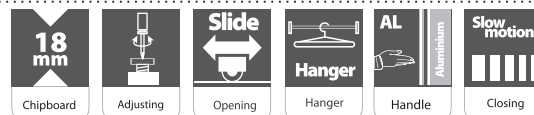

MIRROR optional

Mirror AP 180/230/270
ID 3203140

The mirror consists of three parts.

OPTIONAL lighting

ID 070118

FURNIKA
Light created with passion

63

46

Artisan/Gray Snow oak/Anthracite

AP 200

White