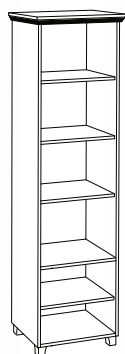

Pablo legs X

Pablo TR snow oak
160x90 ID **080246**
140x80 ID **081046**

Pablo TR tobacco
160x90 ID **080652**
140x80 ID **081452**

Pablo TR artisan
160x90 ID **080863**
140x80 ID **081663**

Pablo legs TR

CONTEMPO

Wardrobe
60x39x209cm
ID 7501**

Shoe cabinet
80x39x98,5cm
ID 7504**

Hanger
60x5,5x137,5cm
ID 7502**

Small cupboard
60x39x59,5cm
ID 7503**

Mirror
80x5,5x103cm
ID 7505**

*NOTE: The complete code of an element is obtained by replacing stars ** with two digits of the displayed pattern.*