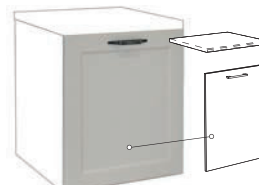

MASK 45x72
45x72x1,9cm
ID **KMAS4572****

DISHWASHER PANEL

MASK 60x60
60x60x1,9cm
ID **KMAS6060****

Worktop is an extra order!

DISHWASHER PANEL with handle

MASK 60x72
60x72x1,9cm
ID **KMAS6072****

SLOW MOTION