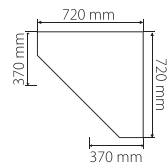

ABS

1 mm

Edge Band

CUPBOARDS

ROMA

Roma 1
75x37x95cm
ID 1401**

Roma 3
112,5x37x95cm
ID 1403**

Roma RU
72/37 x 72/37 x 95cm
ID 1407**

Roma 4
75x52x80cm
ID 1404**
except oak (ID 140512)

MIRROR MONIKA

dimensions: 65 x 70 cm

ID 363009
white gloss

ID 363012
oak

ID 363046
snow oak

ID 363063
artisan

NOTE: The complete code of an element is obtained by replacing stars ** with two digits of the displayed pattern.