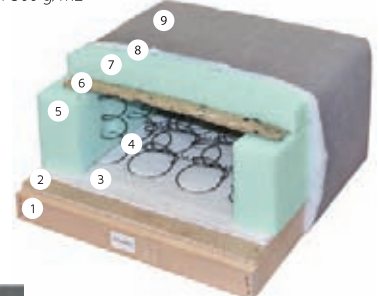

ELEGANCE

Bed
218 x 171 x 110 cm

Sleeping area
200 x 160 cm

Mattress cross-section:

1. Beech/Plywood frame
2. Chipboard 10 mm
3. Felt 250 g/m²
4. Bonnell spring 14cm
5. PU foam side reinforcements 25 kg/m³ – 7cm
6. Felt 1000 g/m²
7. PU foam 25kg/m³ – 3 cm
8. Polyester fiber 300 g/m²
9. Fabric