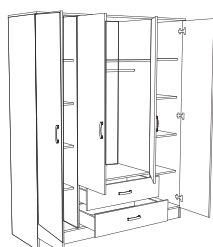

Iva 4K2F
163,5 x 53 x 200 cm
ID 3116**