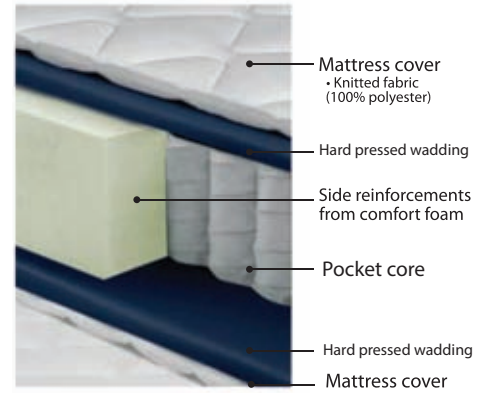

Height 18 cm

- Mattress cover
- Comfort foam 25kg/m³
- Mattress cover

BASIC MATTRESSES

Cool

80x190, 80x200, 90x200, 90x190

Height 22 cm

Medic

80x190, 80x200, 90x200, 90x190