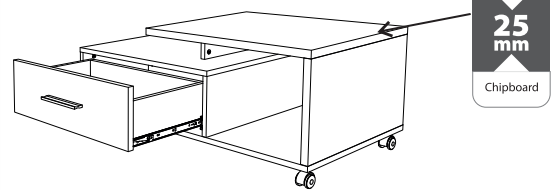

25 mm
Chipboard