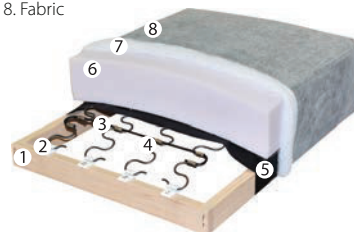

Decorative pillows sold separately.
45 x 45 cm