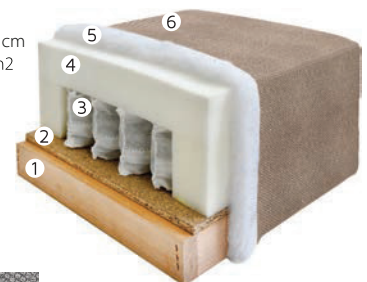

PERLA

Sofa bed
236 x 98 x 78 cm

Decorative pillows
35 x 35 cm

Sleeping area
200 x 145 cm

Seat's cross-cut:

1. Beech/Plywood frame
2. Chipboard 10 mm
3. Pocket spring 8 cm
4. PU foam 28 kg/m³ - 6 cm
5. Polyester fiber 100 g/m²
6. Fabric