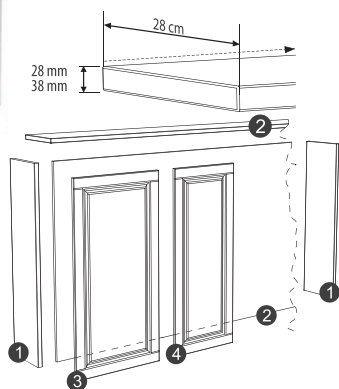

- 1 A couple of sides: 114x28x2,5 cm
BSTRPULTA 09
- 2 Desk top panel: (With its back panels)
28mm, 38mm
- 3 Front: 40x101 cm
FR40**
- 4 Front: 30x101 cm
FR30**

Front IN MDF white gloss 14	beige gloss 33
cashmere gloss 59	