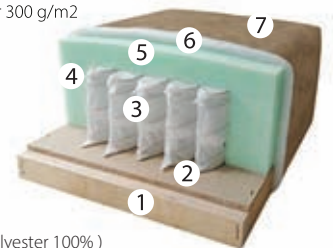

Seat's cross-cut:

1. Beech/Plywood frame
2. Chipboard 10 mm
3. Pocket spring 14 cm
4. PU foam side reinforcements 25 kg/m3 – 10 cm
5. PU foam 25 kg/m3 – 5 cm
6. Polyester fiber 300 g/m2
7. Fabric