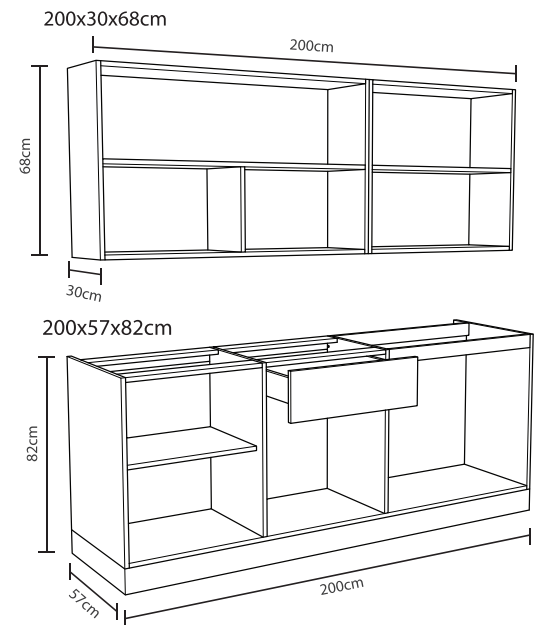

55 cm Corps depth of lower elements	18 mm Chipboard	ABS 1 mm Edge Band	Adjustable stands

Corps		Worktop 38 mm							
white	Front	K024 pietra marble	104 beige	276 sand arcossa	3704 aida walnut	624 san remo	K091 light oak	637 white chromix	187 dark cement
snow oak	artisan	Worktop 28 mm							
		104 beige	276 sand arcossa	637 white chromix	187 dark cement				

Worktop is ordered separately