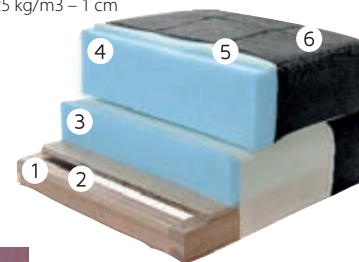

Seat's cross-cut

1. Beech/Plywood frame
2. Chipboard 10 mm
3. PU foam 25 kg/m³ – 7 cm
4. PU foam 25 kg/m³ – 12 cm
5. PU foam 25 kg/m³ – 1 cm
6. Fabric