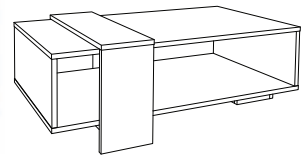

CLUB TABLES

DELTA

dimensions: 109 x 64 x 40 cm

PEGAZ

dimensions: 105 x 55 x 38 cm