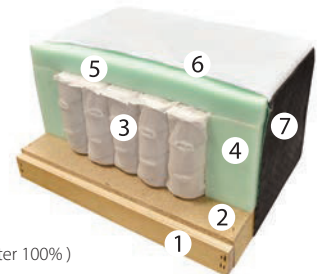

Mattress cross-section:

1. Beech/Plywood frame
2. Chipboard 10 mm
3. Pocket spring 14 cm
4. PU foam side reinforcements 25 kg/m3 – 7cm
5. PU foam 25kg/m3 - 4cm
6. Mattress cover (mattress canvas + polyester fiber 200 g/m2 + spanbond 30 g/m2)
7. Fabric