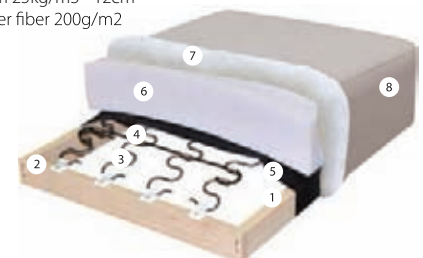

ARMCHAIRS AND TABOURETS

GRAZIA

Seat's cross-cut:

1. Beech/Plywood frame
2. Plastic spring wave holder
3. Elastic wire
4. Spring wave
5. Non-woven textile 100 g/m2
6. PU foam 25kg/m3 - 12cm
7. Polyester fiber 200g/m2
8. Fabric