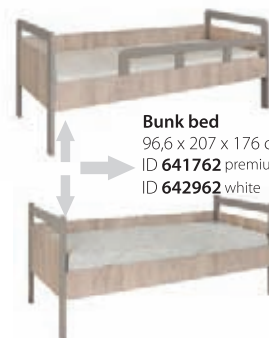

Side bed
96 x 206 x 75 cm
ID **641662** premium oak
ID **642862** white

Bed bridge
206 x 42 x 50 cm
ID **6412**** premium oak
ID **6430**** white

Bed 120
120 x 206 x 91 cm
ID **6418**** premium oak
ID **6426**** white

Bed drawer
199 x 26 x 93,6 cm
ID **6413**** premium oak
ID **6423**** white

Bunk bed
96,6 x 207 x 176 cm
ID **641762** premium oak
ID **642962** white

*Chipboard bed floor is included in price.

NOTE: The complete code of an element is obtained by replacing stars** with two digits of the displayed pattern. NOTE: Bed floor of chipboard is included in price. NOTE: Slots are included in the price.