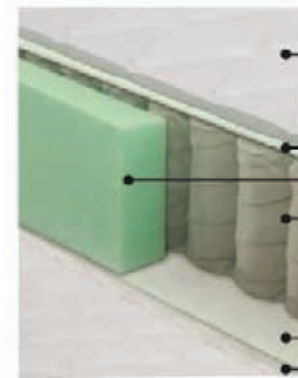

- Mattress cover
- Felt 800g/m²
- Side reinforcements from comfort foam
- Pocket core
- Felt 800g/m²
- Mattress cover