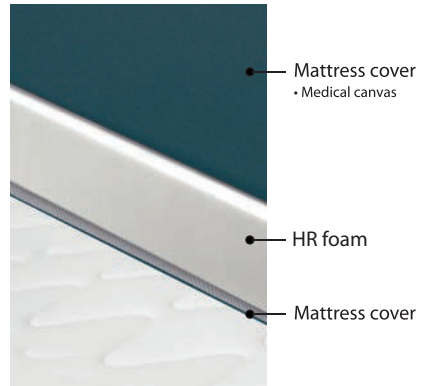

Height 18 cm

- Mattress cover
- Comfort foam 25kg/m³
- Mattress cover

BASIC MATTRESSES

Cool

80x190, 80x200, 90x200, 90x190

Height 22 cm

Medic

80x190, 80x200, 90x200, 90x190

Height 14 cm

Baby Soft

60x120

Height 12 cm

MATTRESS TOPPERS

Memo Lux

Height 10 cm

Memo Pro