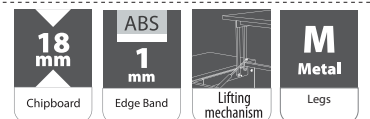

ID 210144
grey oak/white

ID 210158
nordic oak/sand gloss

ID 210163
artisan/grey

Nordic oak/Sand gloss

Grey oak/White

Artisan/Grey

LEO

dimensions: 110 x 50 x 41 cm