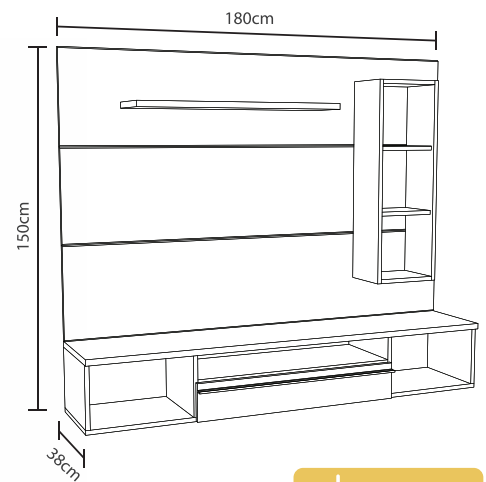

FURNIKA
light created with passion

snow oak/antracit
ID 720146

artisan/grey gloss
ID 720163