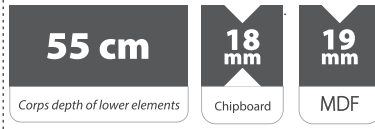

Aluminium handle
rd ruzjdesign handles
MADE IN SLOVENIA

All lower elements of IN MDF kitchen have PVC stands.