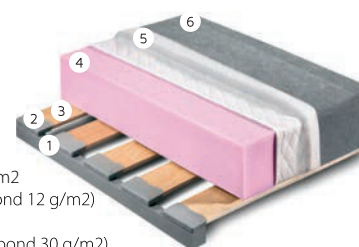

66 Feel the difference!

CLICK NEW

Sofa bed
192 x 97 x 103 cm

Sleeping area
192 x 133 cm

Seat's cross-cut

1. Steel frame
2. Rubberized latoflex slat support
3. Latoflex slats
4. PU foam 25 kg/m³ - 10cm
5. Mattress cover (spanbond 60 g/m² + polyester fiber 30 g/m² + spanbond 12 g/m²)
6. Removable cover (fabric + polyester fiber 300 g/m² + spanbond 30 g/m²)