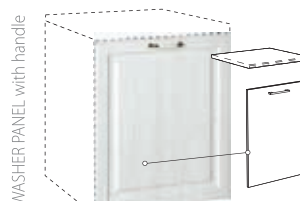

DISHWASHER PANEL with handle

RUSTIC MASK 45x72
45x72x1,9cm
ID KMAS457243

DISHWASHER PANEL

RUSTIC MASK 60x60
60x60x1,9cm
ID KMAS606043

Worktop is an extra order!

DISHWASHER PANEL with handle

RUSTIC MASK 60x72
60x72x1,9cm
ID KMAS607243