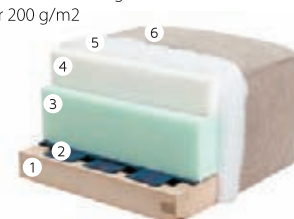

*Fabric (Polyester 100%)

RICCARDA TRIPLE SET

Name	Dimensions (cm)						Transportation				Inside materials				Equipment				
	Length	Width	Height	Seat height	Seat depth	Sleeping area	Weight (kg)	Collete No	Collete dimension (cm)	Volume (m³)	Seat	Back	Sleeping area	Construction	Sleeping function	Bed storage Box	Legs	Back rest Pillows	Small Pillows
Three-seater with mechanism	210	108	94	46	74	190x127	87	1	212x110x84	1,96	PU foam + Latoflex mechanism	Elastic PES band + Silicone balls	PU foam + Latoflex mechanism	Beech,Poplar Chipboard 16mm HDF,Plywood	Yes	No	Wooden 4pcs	2 pcs	1 pc
Three-seater without mechanism	210	108	94	46	74	/	65	1	212x110x84	1,96	PU foam + Elastic PES band	Elastic PES band + Silicone balls	/	Beech,Poplar Chipboard 16mm HDF,Plywood	No	No	Wooden 4pcs	2 pcs	1 pc
Loveseat	180	108	94	46	74	/	60	1	182x110x84	1,70	PU foam + Elastic PES band	Elastic PES band + Silicone balls	/	Beech,Poplar Chipboard 16mm HDF,Plywood	No	No	Wooden 4pcs	2 pcs	1 pc
Armchair	108	108	94	46	74	/	41	1	110x110x84	1,02	PU foam + Elastic PES band	Elastic PES band + Silicone balls	/	Beech,Poplar Chipboard 16mm HDF,Plywood	No	No	Wooden 4pcs	1 pc	/
Sofa	240	108	94	46	74	/	72	1	242x110x84	2,24	PU foam + Elastic PES band	Elastic PES band + Silicone balls	/	Beech,Poplar Chipboard 16mm HDF,Plywood	No	No	Wooden 4pcs	2 pcs	2 pcs
Tabouret	70	70	46	46	/	/	13,50	1	72x72x50	0,30	PU foam + Elastic PES band	/	/	Beech,Poplar Chipboard 16mm HDF,Plywood	No	No	Wooden 4pcs	/	/
Pillow Emporia 60x40	60	40	/	/	/	/	0,90	1	61x41x10	0,03	/	Silicone balls	/	/	/	/	/	/	/
Pillow Emporia 50x50	50	50	/	/	/	/	1	1	51x51x10	0,03	/	Silicone balls	/	/	/	/	/	/	/