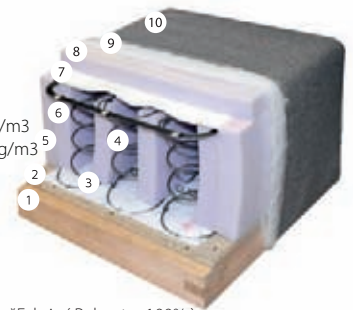

Seat's cross-cut:

1. Beech/Plywood frame
2. Chipboard 10 mm
3. Felt 250 g/m2
4. Bonnell spring 14 cm
5. PU foam side reinforcements 25 kg/m3
6. PU foam inner reinforcements 25 kg/m3
7. Felt 1000 g/m2
8. PU foam 25 kg/m3 - 3cm
9. Polyester fiber 100 g/m2
10. Fabric