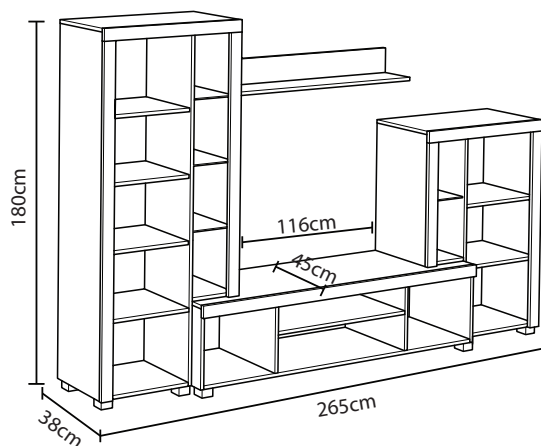

White gloss

Nordic oak/Sand gloss

18 mm Chipboard	ABS 1 mm Edge Band	ABS 0,5 mm Edge Band	Slow motion Closing	HIGH GLOSS Finishing