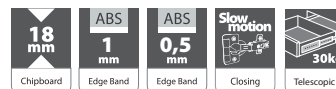

NOTE: The complete code of an element is obtained by replacing stars ** with two digits of the displayed pattern.

Artisan/Grey

White marbel/Stone gray

PREMIUM QUALITY
MADE IN SERBIA