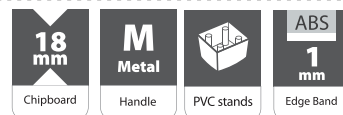

18 mm

Chipboard

M

Metal

Handle

PVC stands

ABS

1 mm

Edge Band