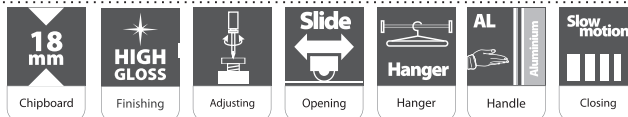

ID 360256
nordic oak sand gloss

Cupboard 150
149,5 x 40 x 80 cm

ID 200114
white gloss

ID 200156
nordic oak sand gloss

White gloss

Nordic oak/Sand gloss

High gloss
FUNDERMAX
AUSTRIA

LINEA