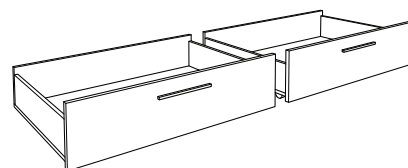

Set of two bed drawers
99,5 x 60 x 27 cm

ID **810363**
artisan

ID **810346**
snow oak