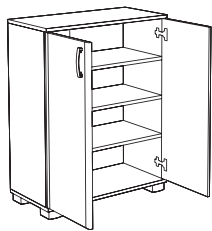

CUPBOARDS

ROMA

Roma 1
75x37x95cm
ID 1401**