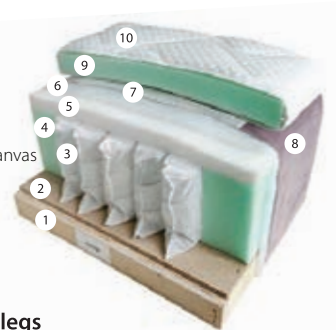

Mattress topper Soft

9. PU foam 25 kg/m3 – 4 cm
10. Removable cover (mattress canvas + polyester fiber 200 g/m2 + spanbond 30 g/m2)

Metal or wooden legs
Wooden legs (optional)