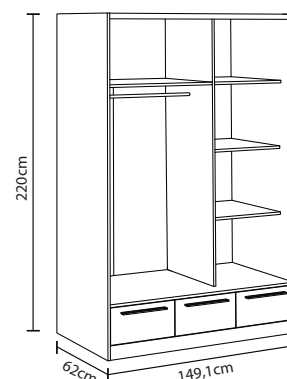

18 mm Chipboard	ABS 1 mm Edge Band	Slide Opening	Hanger Hanger	Plastic Handle