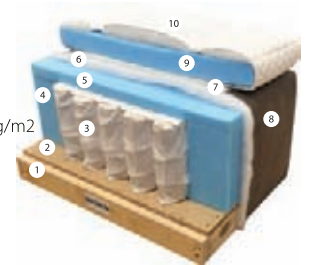

Mattress cross-section:

1. Beech/Plywood frame
2. Chipboard 10mm
3. Pocket spring 14cm
4. PU foam side reinforcements 25 kg/m3 – 8cm
5. PU foam 25kg/m3 - 2cm
6. Polyester fiber 100 g/m2
7. Mattress canvas
8. Fabric
9. PU foam 25 kg/m3 - 4cm
10. Removable cover (mattress canvas + polyester fiber 350 g/m2 + spanbond 30 g/m2)