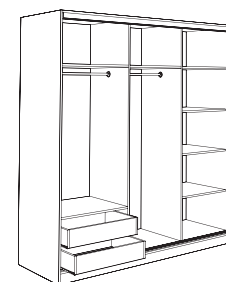

EASY LEVELING - leveling the wardrobe with 6 legs

There are 6 legs below the wardrobe enabling perfect leveling and making door sliding almost completely silent. As well, by integrating the slow-motion mechanism, easy and smooth doorclosing is achieved.

MIRROR optional

Mirror AP 180/230/270
ID 3203140

The mirror consists of three parts.

OPTIONAL lighting

ID 070118

FURNIKA
Light created with passion

63

46

Artisan/Gray Snow oak/Anthracite

AP 200

White