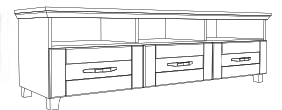

CONTEMPO

FURNIKA
Light's friend with passion

Led transformer

Led lamp

ID 070121

ID 070122

NOTE: The complete code of an element is obtained by replacing stars ** with two digits of the displayed pattern.

Artisan/ Grey

Artisan/White

METAL HANDLE
rd ruzdesign
handles
Made in Slovenia