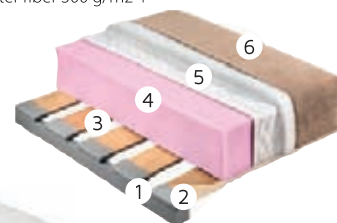

Bed storage Box (three-seater)
105x48x24 cm

Bed storage Box (loveseat)
70x48x24 cm