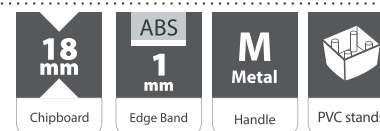

ID 470209
white

ID 470246
snow oak

ID 470212
oak

ID 470263
artisan

Matis  **Mebl**

Serial production of upholstered furniture

“The new dimension of comfort...”

Sofa
240 x 108 x 94 cm