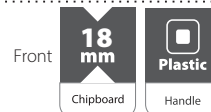

Set of two bed drawers
99,5 x 60 x 27 cm

ID **810363**
artisan

ID **810346**
snow oak