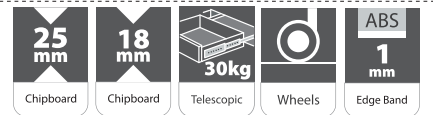

ID 210144
grey oak/white

ID 210158
nordic oak/sand gloss

ID 210163
artisan/grey

Nordic oak/Sand gloss

Grey oak/White

Artisan/Grey

LEO

dimensions: 110 x 50 x 41 cm

ID 210244
grey oak/white gloss

ID 210263
artisan/grey

25 mm
Chipboard

Grey oak/White gloss

Artisan/Grey

HERMES

dimensions: 90 x 50 x 50 cm

ID 210609
white