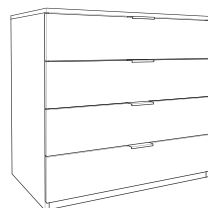

ID 360114
white gloss

ID 360256
nordic oak sand gloss

ID 070120
lighting

White gloss

Nordic oak-sand gloss

AUSTRIA
High gloss
FUNDERMAX

18 mm
Chipboard

30kg
Telescopic

HIGH GLOSS
Finishing

AI
Aluminium
Handle

ABS
1 mm
Edge Band