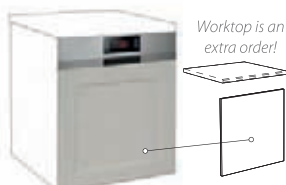

MASK 60x60
60x60x1,9cm
ID **KMAS6060****

Worktop is an extra order!

DISHWASHER PANEL with handle