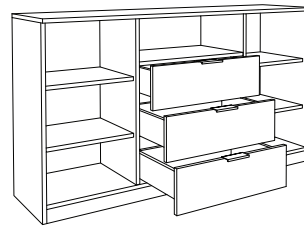

09	12	46	63
White gloss	Oak	Snow oak	Artisan

Soft forming	18 mm	M Metal	30 mm	ABS
Finishing	Chipboard	Handle	Soft forming	1 mm Edge Band

ELEGANCE LINE

Cupboard 150
149,5 x 40 x 80 cm

ID 200114
white gloss