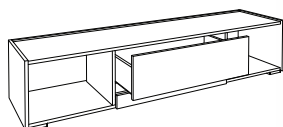

Cupboard
95 x 39 x 89 cm
ID 8002**

Club table
90 x 60 x 40 cm
ID 8004**

TV stand
184,5 x 45 x 39 cm
ID 8001**

Shelf
162 x 24 x 127 cm
ID 8005**

NOTE: The complete code of an element is obtained by replacing stars ** with two digits of the displayed pattern.