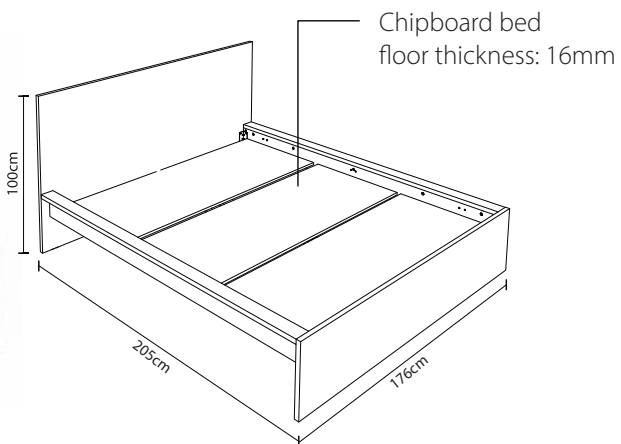

Bed

176 x 205 x 100 cm

Sleeping area

160 x 200 cm

Chipboard bed floor is included in the price.

ID **810163**
artisan

ID **810246**
snow oak

Set of two bed drawers
99,5 x 60 x 27 cm