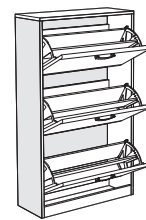

MATIS

dimensions: 50 x 7 x 149 cm

ODISEJ

ODISEJ 3V

dimensions: 70 x 28 x 120 cm

ODISEJ 4V

dimensions: 70 x 28 x 157 cm

18 mm Chipboard	M Metal Handle	30 mm Soft forming	Opening	ABS 1 mm Edge Band