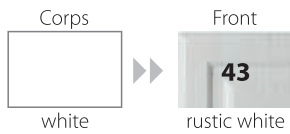

RUSTIC

- **RUSTIC V20**
  20x29x72cm
  ID KV2009
- **RUSTIC V30**
  30x31x72cm
  ID KV3043
- **RUSTIC V40**
  40x31x72cm
  ID KV4043
- **RUSTIC V45**
  45x31x72cm
  ID KV4543
- **RUSTIC VA50**
  50x31x57cm
  ID KVA5043
- **RUSTIC V60**
  60x31x72cm
  ID KV6043
- **RUSTIC V60 1V**
  60x31x72cm
  ID KV601V43

Worktop 38 mm

- **K024** pietra marble
- **104** beige
- **276** sand arcossa

- **RUSTIC VA60-68 1V**
  60x31x68cm
  ID KVA60681V43
- **RUSTIC VA60 1V**
  60x31x57cm
  ID KVA601V43
- **RUSTIC VU60**
  60/31x60/31x72cm
  ID KVVU6043
- **RUSTIC V80**
  80x31x72cm
  ID KV8043
- **RUSTIC V80 S**
  80x31x72cm
  ID KV80S43

- **3704** aida walnut
- **624** san remo
- **K091** light oak

- **blum** RUSTIC VH60 B**
  60x31x72cm
  ID KVH60B43
- **blum** RUSTIC VH80 B**
  80x31x72cm
  ID KVH80B43

- **637** white chromix
- **187** dark cement

- **blum* RUSTIC D60 RV**
  60x57x222cm
  ID KD60RV43
- **blum* RUSTIC FRIZ 60 /FRIDGE CABINET**
  60x57x222cm
  ID KFRIZB43
- **RUSTIC FRIZ 2V**
  60x57x222cm
  ID KFRIZ2VB43

Worktop is ordered separately

Worktop 28 mm

- **104** beige
- **276** sand arcossa

- **blum* RUSTIC VH60/36 B**
  60x31x36cm
  ID KVH6036B43
- **blum* RUSTIC VH80/36 B**
  80x31x36cm
  ID KVH8036B43

- **637** white chromix
- **187** dark cement

- **blum* RUSTIC VH60/36 S**
  60x31x36cm
  ID KVH6036S43
- **blum* RUSTIC VH80/36 S**
  80x31x36cm
  ID KVH8036S43