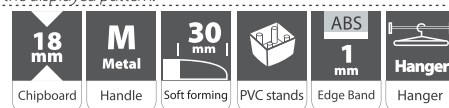

APOLON

Apolon PA 1
50 x 37 x 209 cm
ID 1001**

Apolon PA 2
50 x 37 x 209 cm
ID 1002**

Apolon PA 3
cupboard
50 x 37 x 95 cm
ID 1003**

Apolon PA 3 mirror
50 x 113 cm
ID 1004**

NOTE: The complete code of an element is obtained by replacing stars ** with two digits of the displayed pattern.