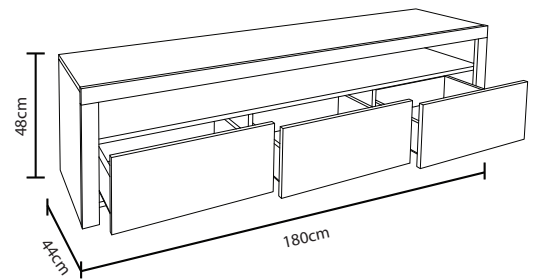

NAPOLI

Artisan/White
ID **820163**

White gloss
ID **820114**