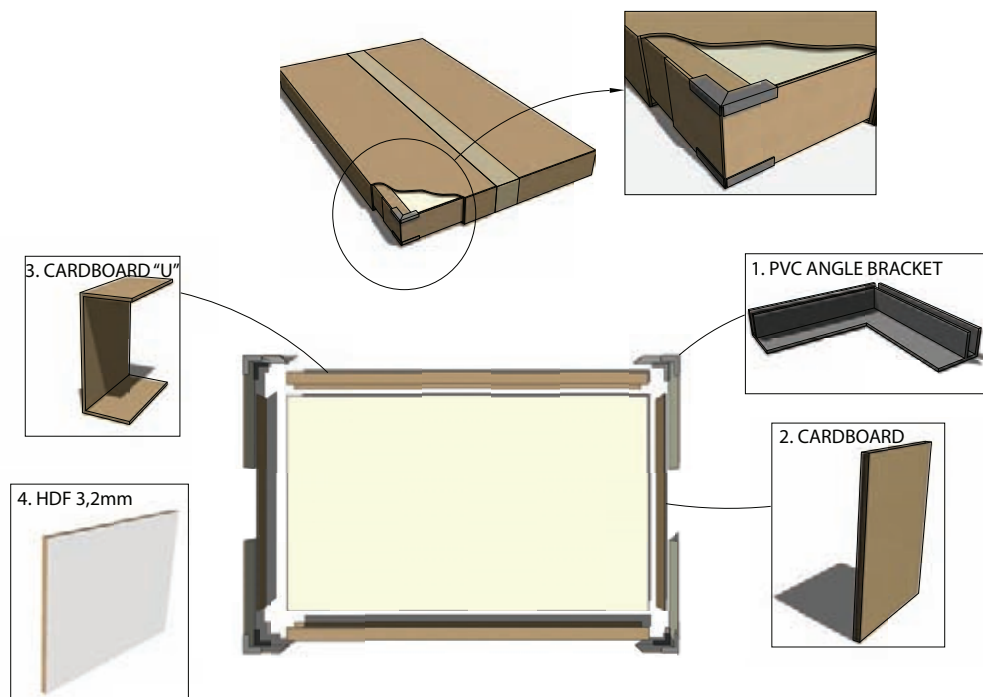

MatisGROUP

HEADQUARTERS: SRBIJA / IVANJICA / Šume bb
INFRASTRUCTURE

6 chip-board furniture production lines
4 upholstery production lines
3 mattress production lines

USEFULL AREA: 70000 m² covered in production lines and warehouses

RETAIL: 31 retail stores in Serbia

EXPORT: 3 partner companies abroad and export to more than 15 countries

FRANCHISE: 9 franchises and more than 100 wholesale distributors in Serbia

EMPLOYEES: Over 1200 employees. Average age 30 years old.

TEHNOLOGY: CNC

Partners in quality:

Fronts 18mm chipboard			
Corps 18mm chipboard			
38 and 28mm worktops			
Handles			metal or aluminium
Edging tape - ABS			ABS 1 & 2 mm
Technology			
Adhesive technology			
Fittings			
Skirt Mouldings			

In the constant pursuit of innovation and quality, Matis presents our new product packaging system.