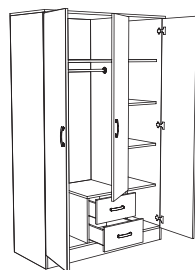

IVA

Iva 4K2F
163,5 x 53 x 200 cm
ID 3116**

MIRROR
optional

Mirror Iva 3K2F
2 x 65x29
ID 3111090

Mirror Iva 4K2F
4 x 65x29
ID 3116090

NOTE: The complete code of an element is obtained by replacing stars ** with two digits of the displayed pattern.

63

Artisan

12

Oak

46

Snow oak

MADE FOR GERMANY
IZVOZNI PROGRAM

16 mm
Chipboard

Plastic
Handle

Hanger
Hanger