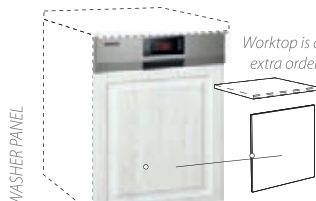

DISHWASHER PANEL

RUSTIC MASK 60x60
60x60x1,9cm
ID KMAS606043

Worktop is an extra order!