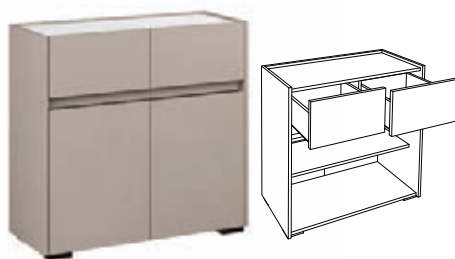

18 mm
Chipboard

30kg
Telescopic

HIGH GLOSS
Finishing

AI
Aluminium
Handle

ABS
1 mm
Edge Band

TREVI SO

Glass

Showcase-high
54 x 39 x 194 cm
ID 8003**

Cupboard
95 x 39 x 89 cm
ID 8002**

Club table
90 x 60 x 40 cm
ID 8004**

TV stand
184,5 x 45 x 39 cm
ID 8001**

Shelf
162 x 24 x 127 cm
ID 8005**

NOTE: The complete code of an element is obtained by replacing stars ** with two digits of the displayed pattern.