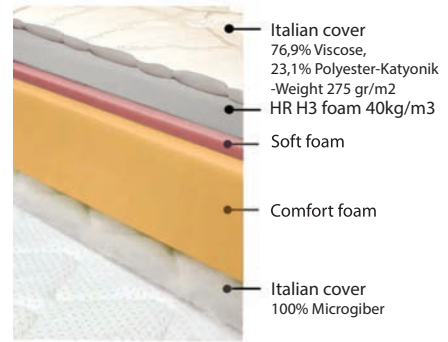

Arno

160x200, 180x200, 200x200

Height 24cm

Piave

160x200, 180x200, 200x200

Height 22cm

Enna

160x200, 180x200, 200x200

Height 22cm

Rubicon

160x200, 180x200, 200x200

Height 26cm

Savena

160x200, 180x200, 200x200

Height 28cm