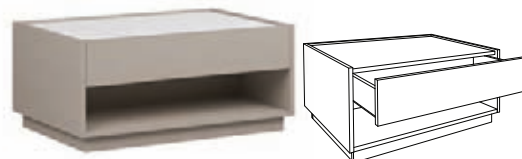

Cupboard
95 x 39 x 89 cm
ID 8002**

Club table
90 x 60 x 40 cm
ID 8004**

TV stand
184,5 x 45 x 39 cm
ID 8001**

Shelf
162 x 24 x 127 cm
ID 8005**

NOTE: The complete code of an element is obtained by replacing stars ** with two digits of the displayed pattern.