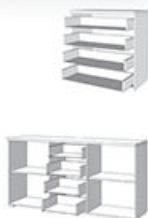

CANON 3K4F

komoda | cabinet
163x40x81 cm

SIVI HRAST/PESAK LAK FOLDA / GREY OAK/SAND HIGH GLOSS FOIL 11007443