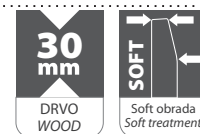

BRAČNI KREKET SA TAPACIRANIM UZGLAVLJEM/
DOUBLE BED WITH UPHOLSTERED HEADBOARD

dimenzija/dimension: 215,5 x 169 x 85 cm
dimenzija za dušek/dimension for mattress: 160 x 200 cm

SIGURNOST

Središnji oslonac osim što ukrućuje krevet, koristan je i zbog bolje organizacije prostora u kutiji za odlaganje.

The central support, apart from strengthening a bed is also useful for better organization of the space in the storage box.

ZAobljene IVICE

Sasvim zaslužen i s ponosom, ovaj model kreveta nosi ime SOFT. Primenom softverskih 3D paketa za projektovanje, a potom izradom na kompjuterski upravljanim obradnim centrima i preciznom završnom obradom, osmišljen je krevet na kome su sve ivice zaobljene što, osim izražene estetike, donosi i jednu potpuno novu dimenziju komfora.

?????????

Completely deserved and proudly this model is named Soft bed. The application of 3D software package for design and then making the same bed on a computer-controlled machines with precise finishing we have designed a bed on which all edges are rounded, therefore besides expressed aesthetics there is an entirely new dimension of comfort.

NEĆUJNO I LAGANO - Do posteljine bez muke i buke

Najsavremeniji mehanizam za podizanje i spuštanje platforme sa dušekom, u koji su ugrađena dva amortizera jačine 750 N, omogućavaju jednostavan pristup prostoru za odlaganje posteljine. Sasvim nećujno i lagano, bez buke i napora.

SILENT AND LIGHTWEIGHT

Get your bedding without the annoyance and noise

The most modern mechanism for raising and lowering the mattress platform, that has two integrated gas shock absorbers combined strength of 750 N, allowing easy access to bedding storage. Silently and smoothly, without noise or effort.