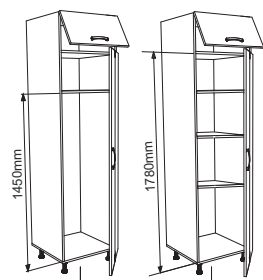

IN VH60/36
60 x 31 x 36 cm
ID KVH 6036**

IN V80
80 x 31 x 72 cm
ID KV 80**

IN V80 S
80 x 31 x 72 cm
ID KV 80S**

IN D60 RV
60 x 57 x 222 cm
ID KD 60RV**

IN FRIZ 60 / OSTAVA
60 x 57 x 222 cm
ID KFRIZ**

↔ Dve police su uključene u cenu
↔ Two shelves are included in the price

1450mm
1780mm
144cm
177cm
* dimenzije frižidera * fridge dimension

IN FRIZ 2V
60 x 57 x 222 cm
ID KFRIZ2V**

1780mm
1450mm
177cm
144cm
* dimenzije frižidera * fridge dimension

* Svi elementi sa jednim krilom imaju mogućnost univerzalnog otvaranja * All elements with one front have possibility of universal opening
Dimenzije su prikazane po principu širina x dubina x visina. Dimensions are representing the principle of width by depth by height.