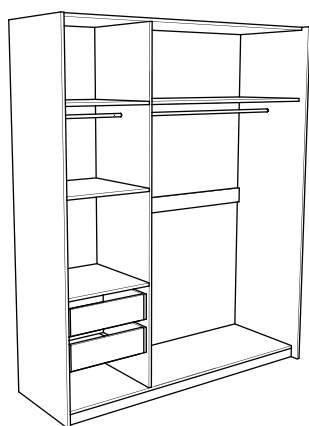

FRONTOVI KANTOVANI SA 4 STRANE
Four side edge banding of front doors

Visoki sjaj/High gloss