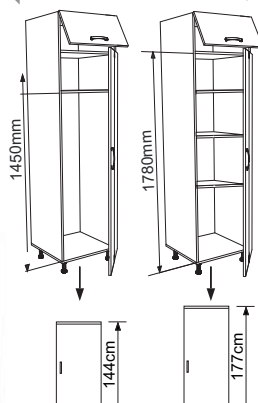

Dimenzije su prikazane po principu širina x dubina x visina / Dimensions are representing the principle of width by depth by height.

RUSTIK D20 ŽICA
RUSTIK D20 pull out wire
20 x 60 x 85 cm
ID KD 2043

RUSTIK D30
30 x 60 x 85 cm
ID KD 3043

IN MDF VH80/36
80 x 31 x 36 cm
ID KVH 8036**

IN MDF VH60/36
60 x 31 x 36 cm
ID KVH 6036**

IN MDF D60 RV
60 x 57 x 222 cm
ID KD 60RV**

RUSTIK FRIZ 60 / OSTAVA/Fridge cabinet
60 x 57 x 222 cm
ID KFRIZ**

Dve police su uključene u cenu
Two shelves are included in the price

* dimenzije frižidera * fridge dimension

IN MDF FRIZ 2V
60 x 57 x 222 cm
ID KFRIZ2V**

* Svi elementi sa jednim krilom imaju mogućnost univerzalnog otvaranja. * All elements with one front have possibility of universal opening.
Dimenzije su prikazane po principu širina x dubina x visina. Dimensions are representing the principle of width by depth by height.