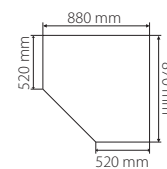

F1 •
50 x 52 x 222 cm
ID 3040**

F2 •
100 x 52 x 222 cm
ID 3041**

F2 POL •
100 x 52 x 222 cm
ID 3042**

F3 •
150 x 52 x 222 cm
ID 3043**

F75 •
75 x 52 x 222 cm
ID 3045**

FU •
88/52 x 87/52 x 222 cm
ID 3046**