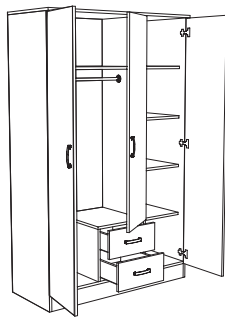

Ormar "Iva K2 POL 200"

82 x 53 x 200 cm

Wardrobe "Iva K2 POL 200"

Ormar "Iva K3 "

123 x 53 x 200 cm

Wardrobe "Iva K3"

Ormar "Iva 3K2F"

123 x 53 x 200 cm

Wardrobe "Iva 3K2F"

Ormar "Iva 3K2F O"

123 x 53 x 200 cm

Wardrobe "Iva 3K2F O"

Ormar "Iva 4K2F "

123 x 53 x 200 cm

Wardrobe "Iva 4K2F"

Ormar "Iva 4K2FO "

123 x 53 x 200 cm

Wardrobe "Iva 4K2FO"