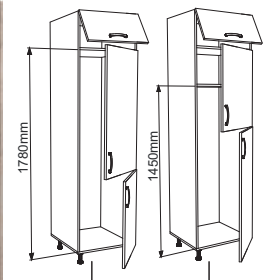

IN VH60/36
60 x 31 x 36 cm
ID KVH 6036**

IN V80
80 x 31 x 72 cm
ID KV 80**

IN V80 S
80 x 31 x 72 cm
ID KV 80S**

IN D60 RV
60 x 57 x 222 cm
ID KD 60RV**

IN FRIZ 60 / OSTAVA
60 x 57 x 222 cm
ID KFRIZ**

↔ Dve police su uključene u cenu
↔ Two shelves are included in the price

1450mm
1780mm
144cm
177cm
* dimenzije frižidera * fridge dimension

IN FRIZ 2V
60 x 57 x 222 cm
ID KFRIZ2V**

1780mm
1450mm
177cm
144cm
* dimenzije frižidera * fridge dimension

* Svi elementi sa jednim krilom imaju mogućnost univerzalnog otvaranja * All elements with one front have possibility of universal opening
Dimenzije su prikazane po principu širina x dubina x visina. Dimensions are representing the principle of width by depth by height.