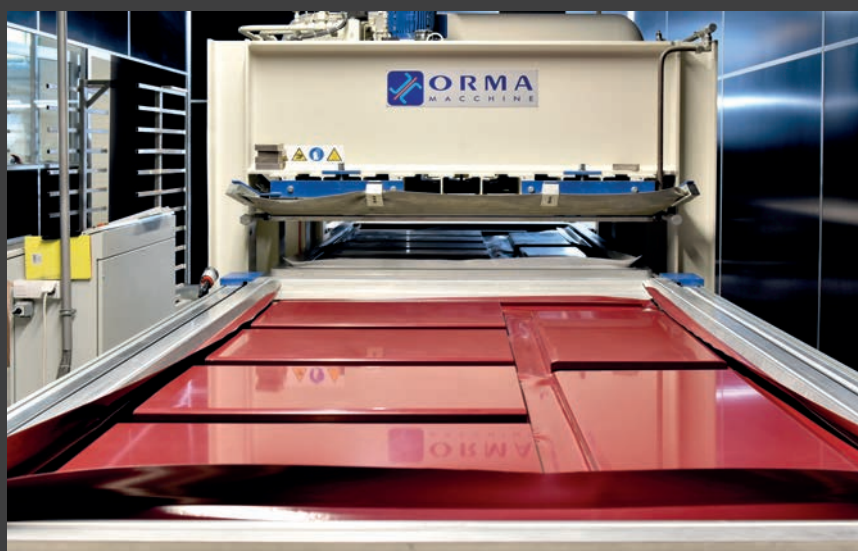

Designed as a flexible technological system it allows producing of a numerous various products in smaller or bigger series, with the maximum productivity in both cases.

ITALIJANSKA VAKUUM TEHNOLOGIJA IZRADE FRONTOVA OD MEDIJAPANA
ITALIAN VACUUM TECHNOLOGY PREPARATION FRONT MDF