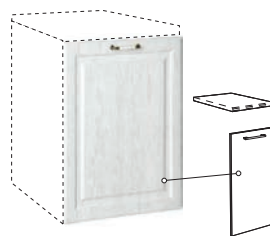

FRONT MAŠINE ZA SUDOVE sa ručicom
DISHWASHER PANEL with handle

RUSTIK MASKA 45 x 72
45 x 72 x 1,8 cm
ID KMAS 457243

FRONT MAŠINE ZA SUDOVE
DISHWASHER PANEL