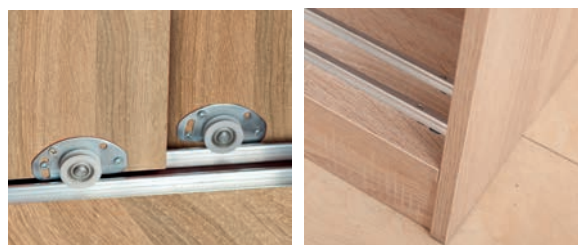

GARDEROBER GD 150/WARDROBES GD 150

dimenzija/dimension: 150 x 64 x 220 cm

Klizni ormar GD 150 obećava enterijersku praktičnost i maksimalnu iskorišćenost prostora. Unutrašnji prostor ovog modela poseduje set polica i garderobnu šipku. Dubina ormara od 64 cm omogućava nesmetano odlaganje odeće bez gužvanja. Elementi ormara koji su izloženi habanju, a to su frontovii bočne stranice, okantovani su ABS trakom debljine 1 mm.

Aluminijumske vođice / Al trails

Sliding closet GD 150 promises interior practicality and maximum space utilization. The interior of this model has a set of shelves and a wardrobe. The depth of the cabinet of 64 cm allows unhindered unloading of clothes. Elements of the wardrobe that are exposed to wear, which are the fronts and sides, are stained with an ABS strip of thickness of 1 mm.