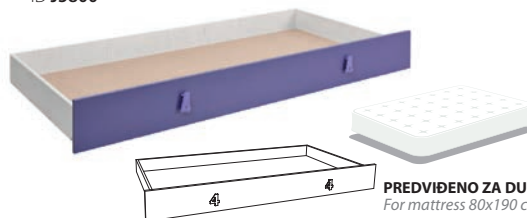

Leđa kreveta **ojačana** su lesnitom koji štiti zid od prljanja i pruža dodatnu **stabilnost** krevetu!

Bed backs are strengthened with hardboards, protecting the wall from dirt and providing extra stability for the bed at the same time.

* Pod kreveta od univera uključjen je u cenu

* Bed floor of chipboard is included in price

PREDVIĐENO ZA DUŠEK 80x190 cm
For mattress 80x190 cm

NAPOMENA Kompletna šifra elementa se dobija zamenom zvezdica ** sa dve cifre iz prikazanih dezena.
NOTE: The complete code of an element is obtained by replacing stars** with two digits of the displayed pattern.

NAPOMENA Pod kreveta je uključjen u cenu. NOTE Bed floor of chipboard is included in price.
NAPOMENA Letvice su uključene u cenu. NOTE Laths are included in price.

Korpus / Corps

Lice / Front

Beli hrast
White oak

Ljubičasta
Violet

Zelena
Green

Pink
Pink

Kameno siva
Stone gray

Plava
Blue