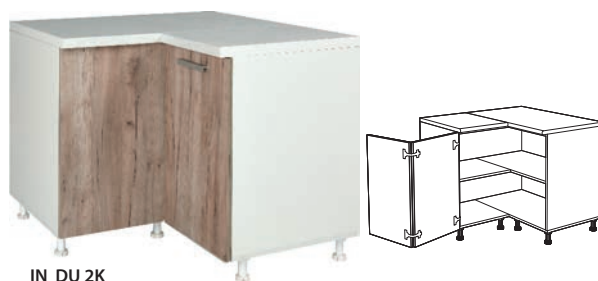

IN DU 2K
100 / 60 x 100 / 60 x 85 cm
ID KDU 2K**