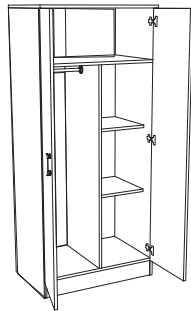

Ormar "Iva K2 POL 200"

82 x 53 x 200 cm

Wardrobe "Iva K2 POL 200"

Ormar "Iva K3 "

123 x 53 x 200 cm

Wardrobe "Iva K3"

Ormar "Iva 3K2F"

123 x 53 x 200 cm

Wardrobe "Iva 3K2F"

Ormar "Iva 3K2F O"

123 x 53 x 200 cm

Wardrobe "Iva 3K2F O"

Ormar "Iva 4K2F "

123 x 53 x 200 cm

Wardrobe "Iva 4K2F"

Ormar "Iva 4K2FO "

123 x 53 x 200 cm

Wardrobe "Iva 4K2FO"