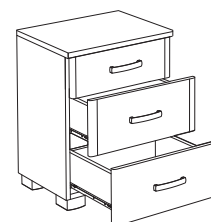

ID 360346
snežni hrast-antracit
snow oak-antracit