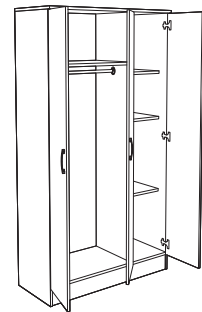

Ormar "Iva K2 POL 200"

82 x 53 x 200 cm

Wardrobe "Iva K2 POL 200"

Ormar "Iva K3 "

123 x 53 x 200 cm

Wardrobe "Iva K3"

Ormar "Iva 3K2F"

123 x 53 x 200 cm

Wardrobe "Iva 3K2F"

Ormar "Iva 3K2F O"

123 x 53 x 200 cm

Wardrobe "Iva 3K2F O"

Ormar "Iva 4K2F "

123 x 53 x 200 cm

Wardrobe "Iva 4K2F"

Ormar "Iva 4K2FO "

123 x 53 x 200 cm

Wardrobe "Iva 4K2FO"