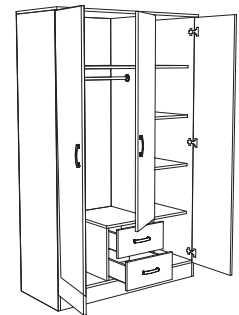

Ormar "Iva K2 POL 200"

82 x 53 x 200 cm

Wardrobe "Iva K2 POL 200"

Ormar "Iva K3 "

123 x 53 x 200 cm

Wardrobe "Iva K3"

Ormar "Iva 3K2F"

123 x 53 x 200 cm

Wardrobe "Iva 3K2F"

Ormar "Iva 3K2F O"

123 x 53 x 200 cm

Wardrobe "Iva 3K2F O"

Ormar "Iva 4K2F "

123 x 53 x 200 cm

Wardrobe "Iva 4K2F"

Ormar "Iva 4K2FO "

123 x 53 x 200 cm

Wardrobe "Iva 4K2FO"