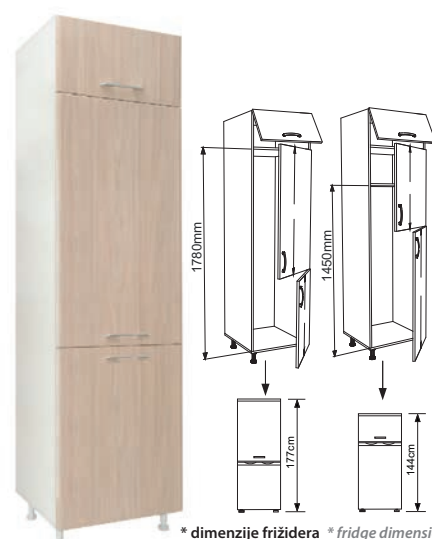

IN MDF VH80/36
80 x 31 x 36 cm
ID KVH 8036**

IN MDF VH60/36
60 x 31 x 36 cm
ID KVH 6036**

IN MDF D60 RV
60 x 57 x 222 cm
ID KD 60RV**

RUSTIK FRIZ 60 / OSTAVA/Fridge cabinet
60 x 57 x 222 cm
ID KFRIZ**

Dve police su uključene u cenu
Two shelves are included in the price

* dimenzije frižidera * fridge dimension

IN MDF FRIZ 2V
60 x 57 x 222 cm
ID KFRIZ2V**

* Svi elementi sa jednim krilom imaju mogućnost univerzalnog otvaranja. * All elements with one front have possibility of universal opening.
Dimenzije su prikazane po principu širina x dubina x visina. Dimensions are representing the principle of width by depth by height.