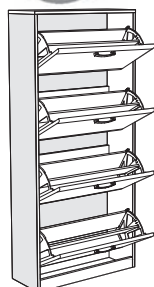

ID 130309
belo / white