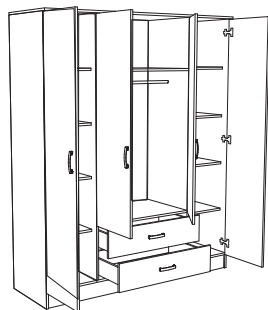

Ormar "Iva K2 POL 200"

82 x 53 x 200 cm

Wardrobe "Iva K2 POL 200"

Ormar "Iva K3 "

123 x 53 x 200 cm

Wardrobe "Iva K3"

Ormar "Iva 3K2F"

123 x 53 x 200 cm

Wardrobe "Iva 3K2F"

Ormar "Iva 3K2F O"

123 x 53 x 200 cm

Wardrobe "Iva 3K2F O"

Ormar "Iva 4K2F "

123 x 53 x 200 cm

Wardrobe "Iva 4K2F"

Ormar "Iva 4K2FO "

123 x 53 x 200 cm

Wardrobe "Iva 4K2FO"