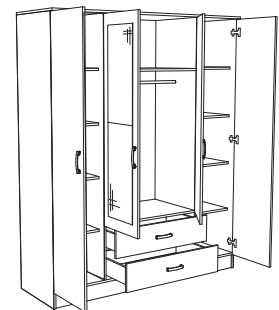

Ormar "Iva K2 POL 200"

82 x 53 x 200 cm

Wardrobe "Iva K2 POL 200"

Ormar "Iva K3 "

123 x 53 x 200 cm

Wardrobe "Iva K3"

Ormar "Iva 3K2F"

123 x 53 x 200 cm

Wardrobe "Iva 3K2F"

Ormar "Iva 3K2F O"

123 x 53 x 200 cm

Wardrobe "Iva 3K2F O"

Ormar "Iva 4K2F "

123 x 53 x 200 cm

Wardrobe "Iva 4K2F"

Ormar "Iva 4K2FO "

123 x 53 x 200 cm

Wardrobe "Iva 4K2FO"